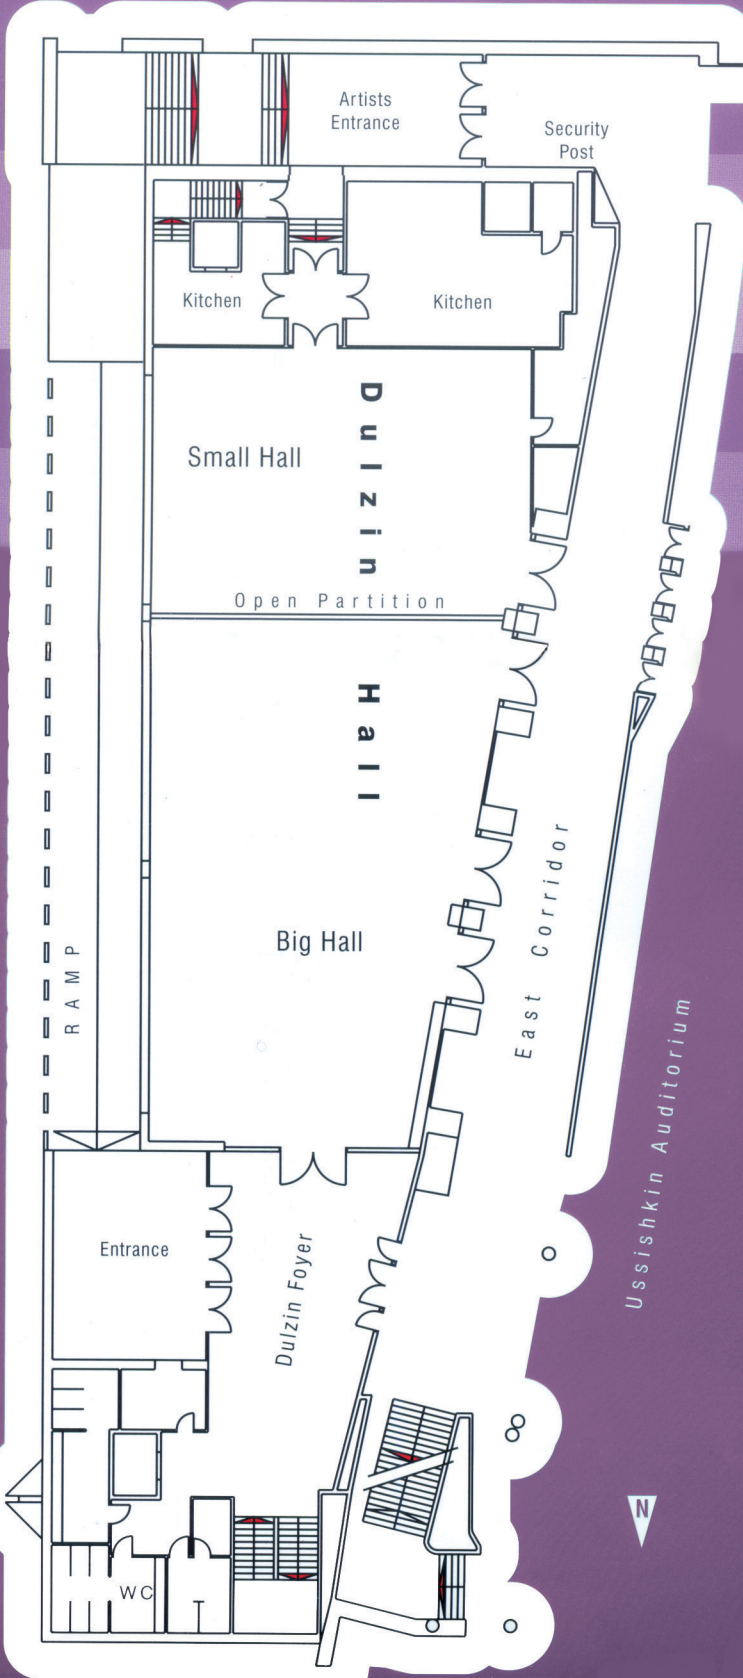

Dulzin Hall

Dulzin Hall

Size: 600 square meters Length: 37.9 meters
Width: 11.8-18 meters (varies) Height: 3.3 meters
Maximum occupancy: 750 people

Dulcin Big Hall

Size: 365 square meters Length: 24 meters
Width: 11.8 meters
Height: 3.7 meters
Maximum occupancy: 500 people

Dulcin Small Hall

Size: 250 square meters Length: 13.9 meters
Width: 18 meters
Height: 3.7 meters
Maximum occupancy: 250 people

Ussishkin Auditorium