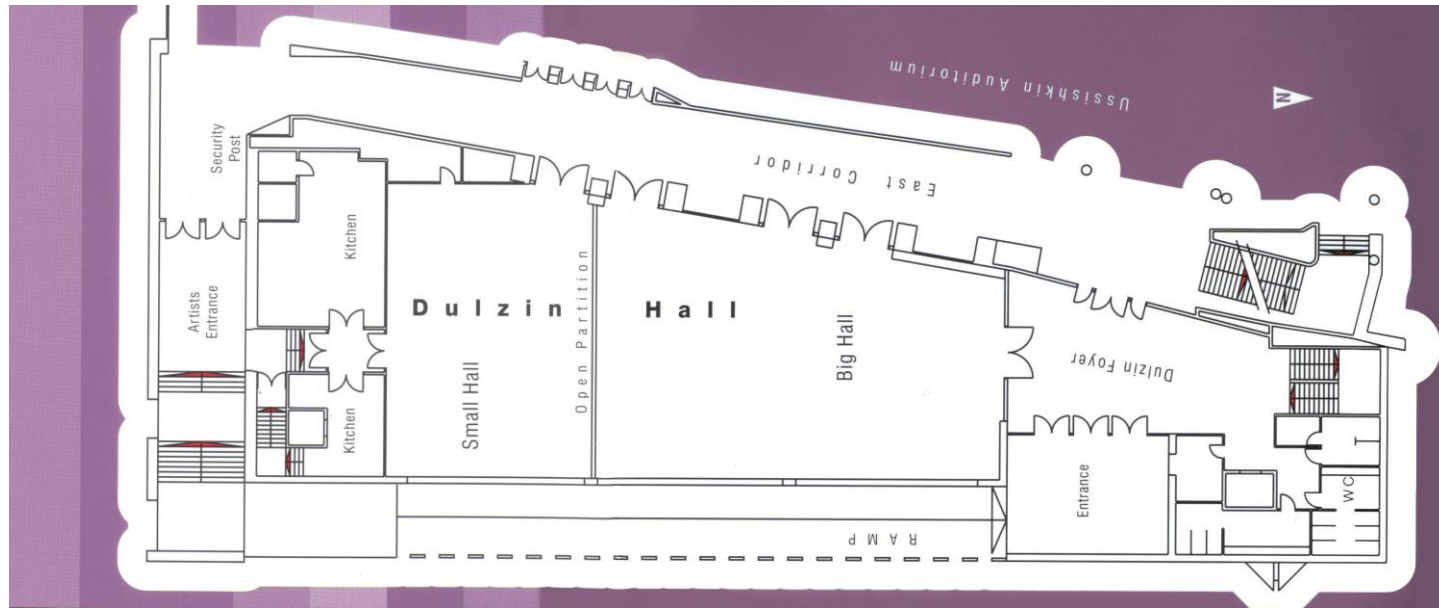

Dulzin Hall

Dulzin Hall

Size: 600 square meters Length: 37.9 meters
Width: 11.8-18 meters (varies) Height: 3.3 meters
Maximum occupancy: 750 people

Dulcin Big Hall

Size: 365 square meters Length: 24 meters
Width: 11.8 meters
Height: 3.7 meters
Maximum occupancy: 500 people

Dulcin Small Hall

Size: 250 square meters Length: 13.9 meters
Width: 18 meters
Height: 3.7 meters
Maximum occupancy: 250 people

Ussishkin Auditorium