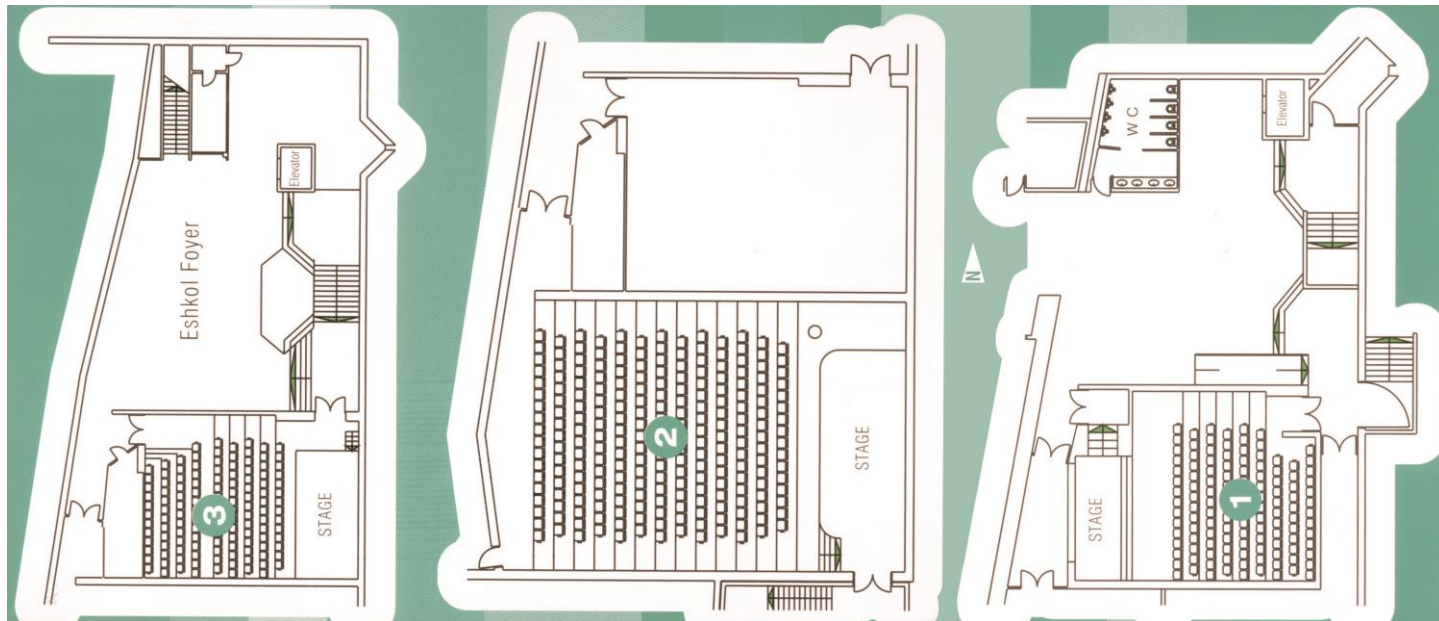

Eshkol Auditoriums (1,2,3)

Eshkol 1

Stage depth: 2.65 meters Stage width: 6.15 meters

Maximum occupancy: 119 People

Eshkol 3

Stage depth: 3.2 meters Stage width: 8.2 meters Maximum occupancy: 127 people

Eshkol 2

Stage depth: 3.2 meters Stage width: 9 meters Maximum occupancy: 225 people