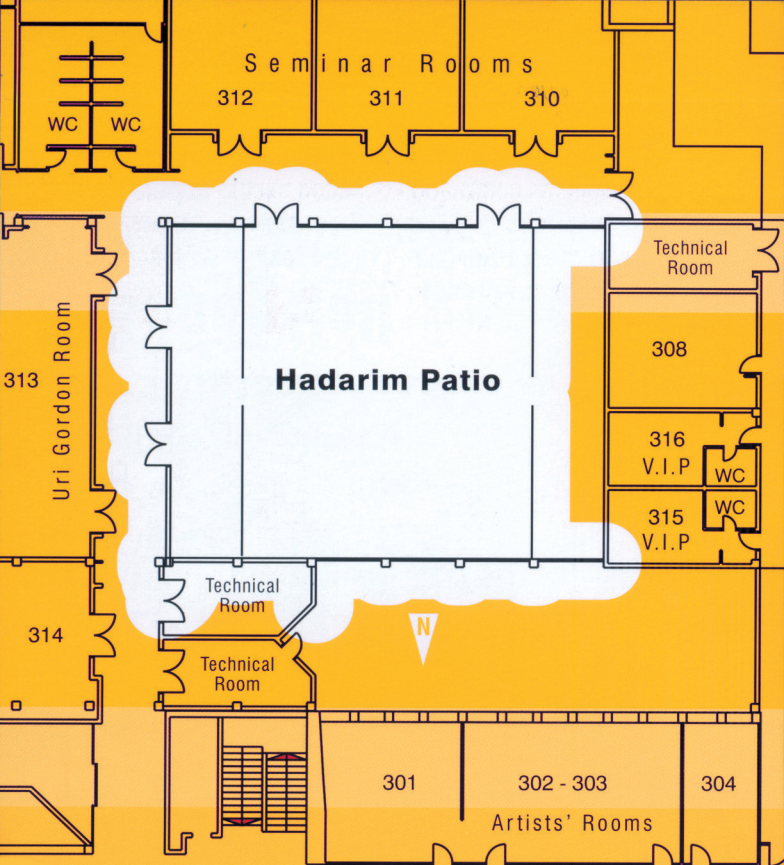

Hadarim Patio

Size: 330 square meters) Length: 20.5 meters
Width: 15.75 meters
Height: 4.5-5 meters Maximum occupancy:
300 people

Seminar Rooms

312

311

310

WC

WC