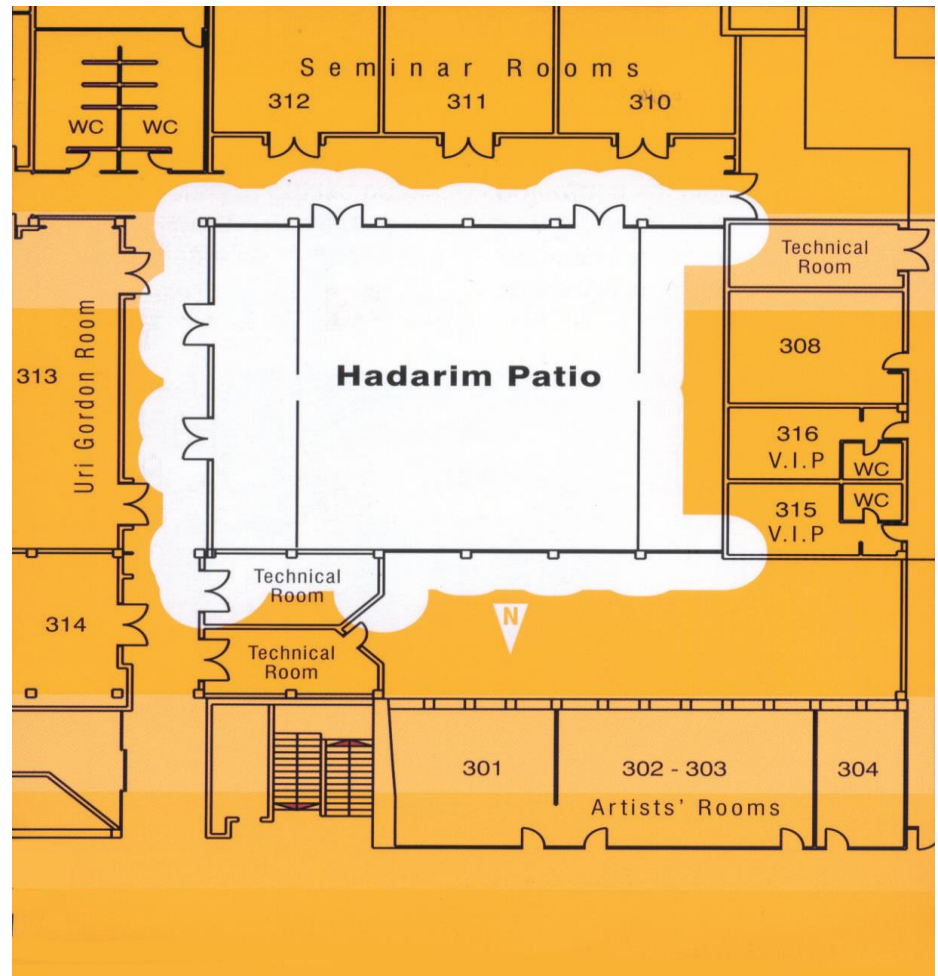

Hadarim Patio

Size: 330 square meters) Length: 20.5 meters
Width: 15.75 meters
Height: 4.5-5 meters Maximum occupancy:
300 people

Seminar Rooms

312

311

310

WC

WC