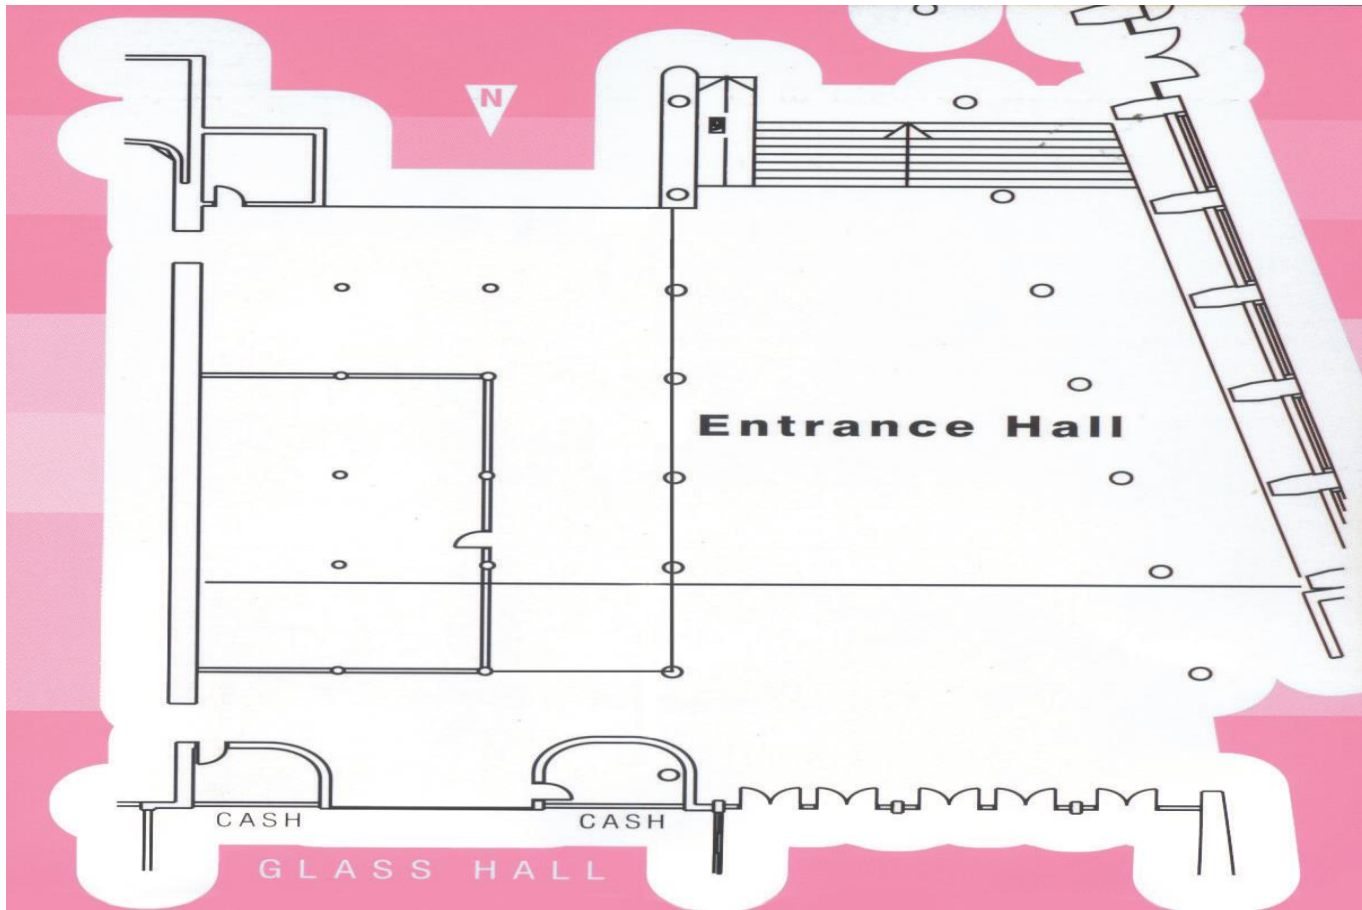

Entrance Hall

Size: 550 square meters

Length: 33 meters

Width: 15-22 meters (trapezoid - varies) Height: 6.2 meters
Maximum occupancy: 800 people

Entrance Hall

CASH

CASH

GLASS HALL