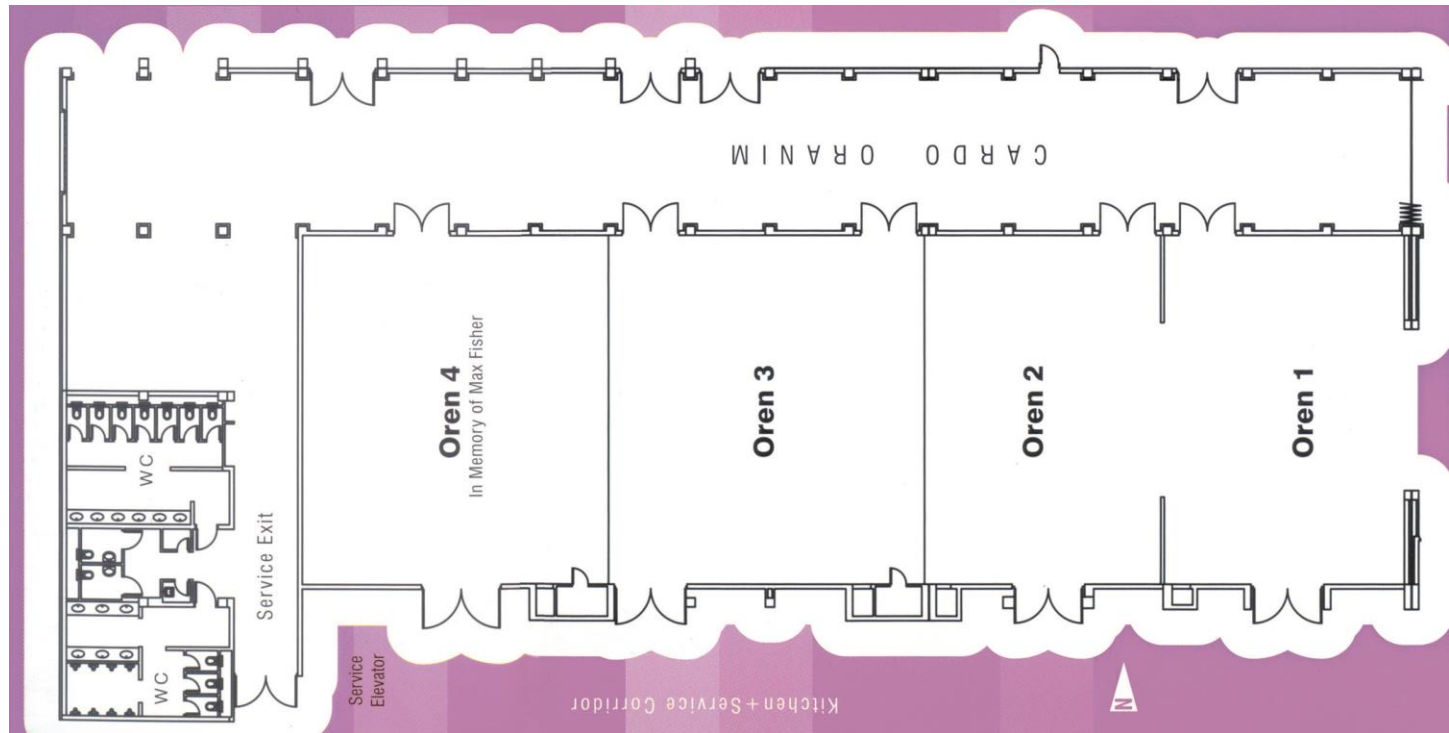

Oranim Halls 1,2,3,4

Oren 1

Size: 155 square meters

Length: 10.5 meters

Width: 15.5 meters

Height: 4.5 meters Maximum occupancy: 150 people

Oren 2

Size: 156 square meters

Length: 10.5 meters

Width: 22.1 meters

Height: 4.5 meters Maximum occupancy: 150 people

Oren 3

Size: 211 square meters

Length: 13.5 meters

Width: 15.2 meters

Height: 4.5 meters Maximum occupancy: 230 people

Oren 4

Size: 210 square meters

Length: 13.5 meters

Width: 15.2 meters

Height: 4.5 meters Maximum occupancy: 230 people

Service Exit

Service Elevator

Oren 4
In Memory of Max Fisher

Oren 3

Oren 2

Oren 1

CARDO ORANIM

Kitchen + Service Corridor