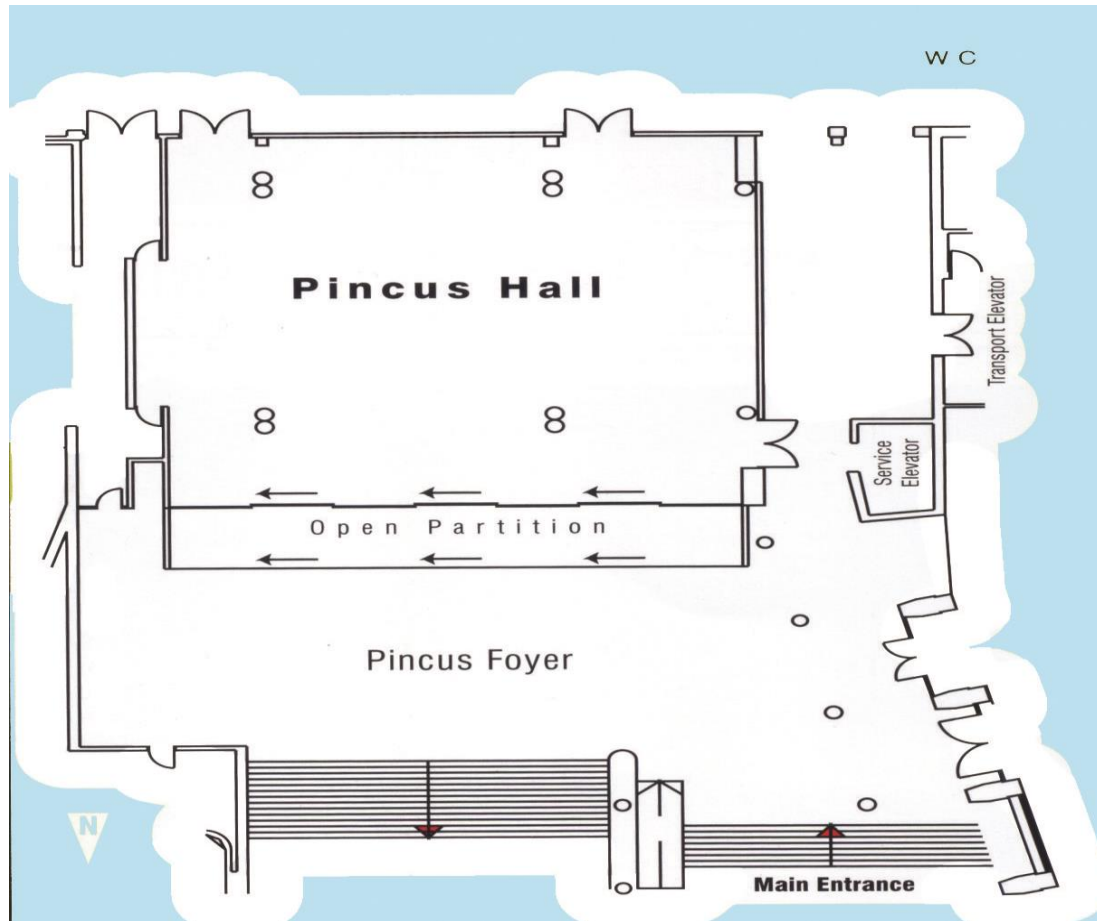

Pincus Hall

Size: 427-483 square meters (varies) Length:
22.6 meters

Width: 19-22 (varies)

Height: 4.8 meters Maximum occupancy: 600
people

W C

Pincus Hall

Open Partition

Pincus Foyer

Service Elevator

Transport Elevator

Main Entrance