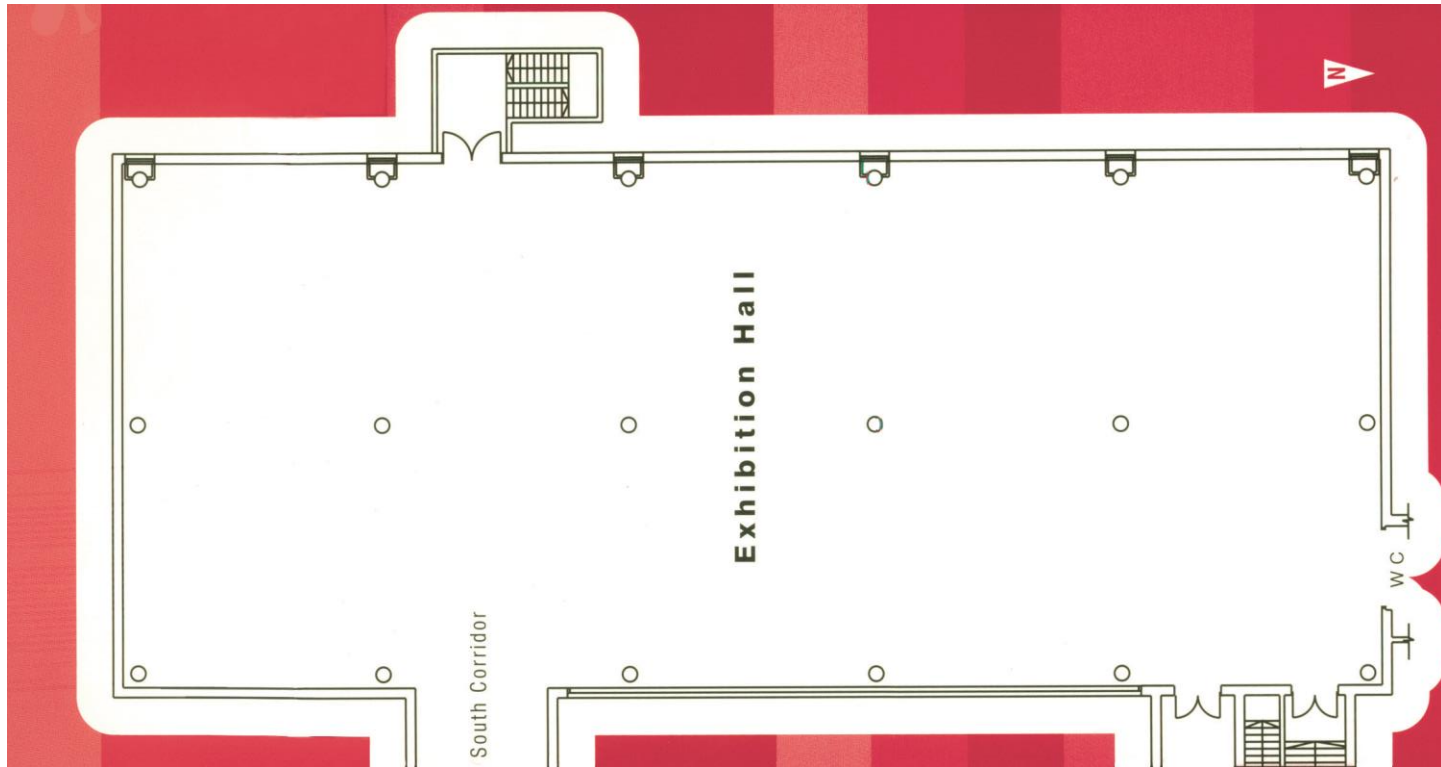

Exhibition Hall

Size: 1,085 square meters

Length: 51.2 meters

Width: 21.2 meters

Height: 4.8 meters Maximum occupancy: 1,200 people

South Corridor

Exhibition Hall

WC